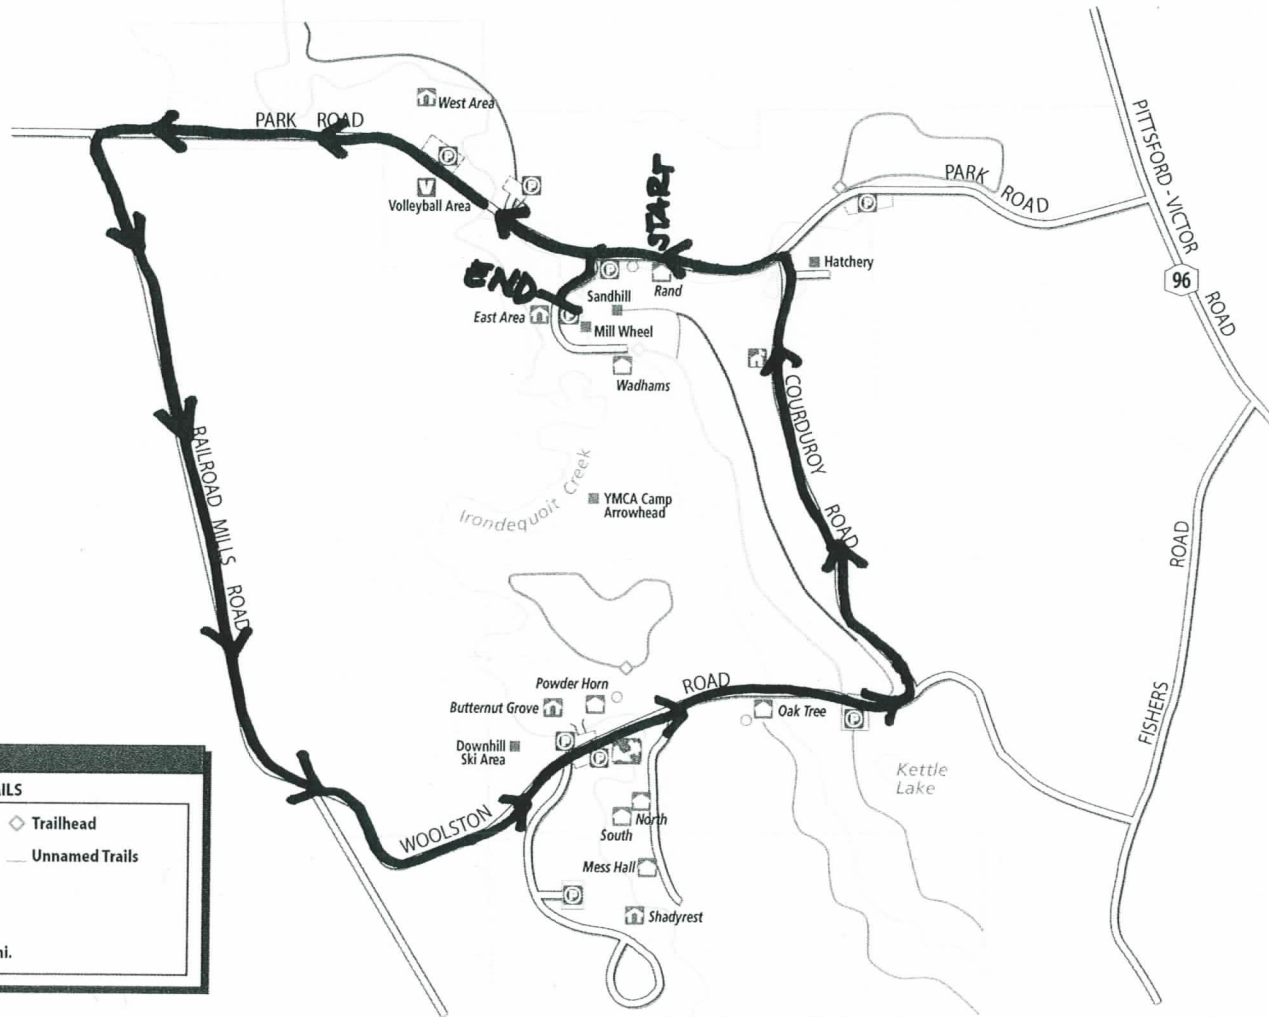

MONROE COUNTY'S POWDER MILLS PARK

Maggie Brooks
County Executive

LEGEND	
Lodge	Point of Interest
Shelter	Volleyball Area
Parking	Bridge
Restroom	Park
Park Office	Playgroun
TRAILS	
Hatchery Trail, 0.8 mi.	Trailhead
Daffodil Trail, 0.7 mi.	Unnamed Trails
Ridge Trail, 0.4 mi.	
Trillium Trail, 0.5 mi.	
Powderhorn Trail, 0.6 mi.	